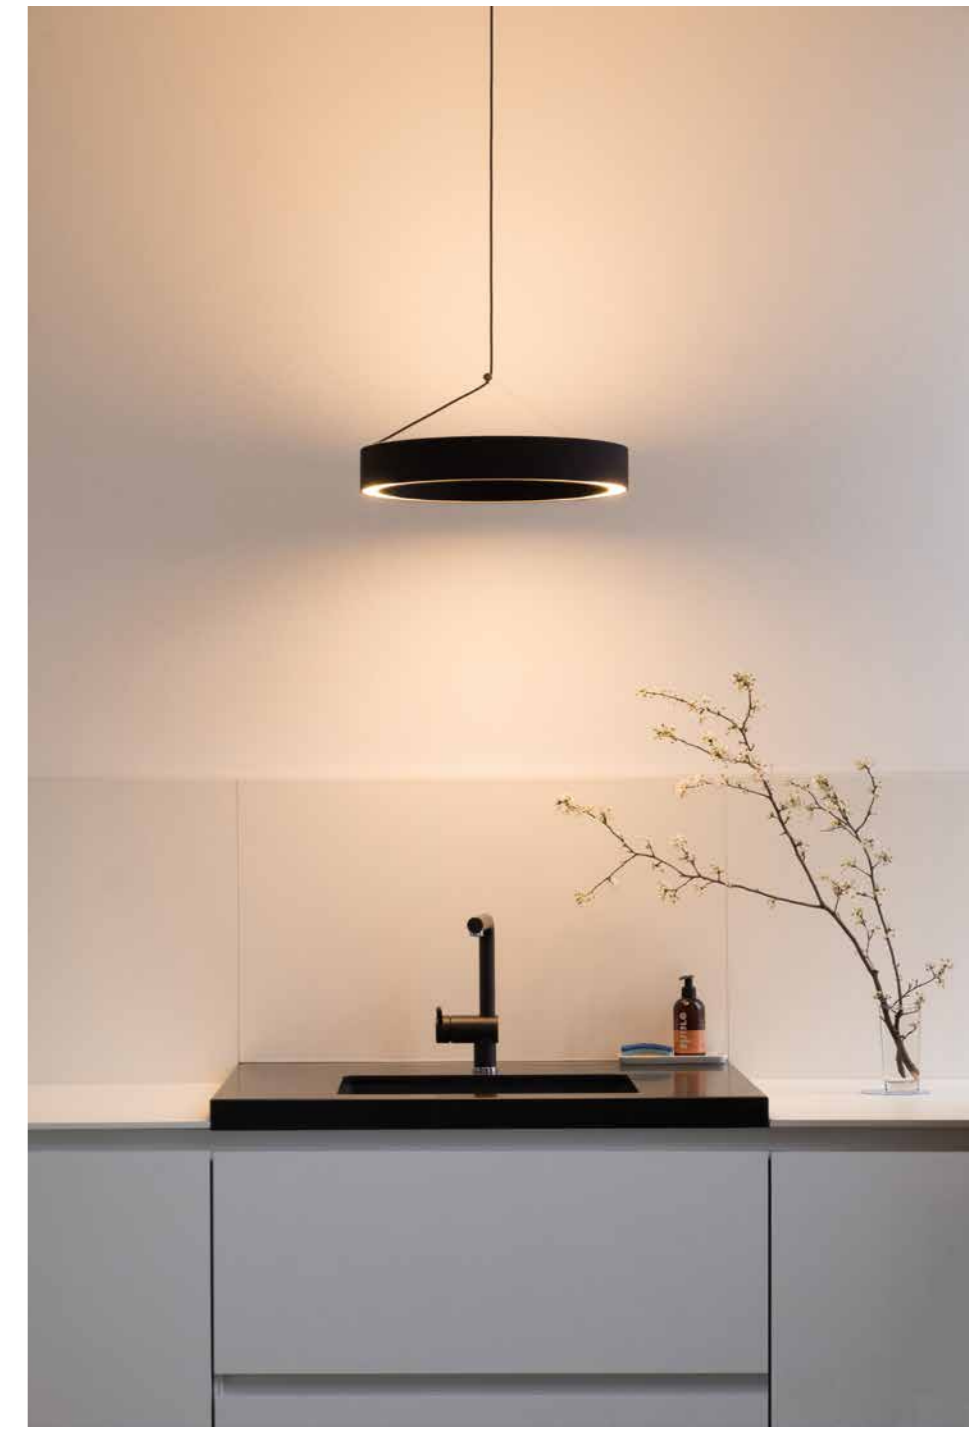

circ

CIRC ist eine Pendelleuchte mit ringförmigem, textilem Leuchtschirm und elegant filigraner Abhängung, sodass das Licht nach oben und unten abgegeben wird. Gestalterisch gut durchdacht, wird das Kabel über einen Umlenker seitlich zum Leuchtschirm geführt. **CIRC** ist mit einer integrierten LED ausgestattet und gibt dem textilen Leuchtenring einen wohnlichen und warmen Charakter.

The clever construction holds the rope and the small role rests only on the suspended cable, a small detail that makes a big difference. **CIRC** oscillates perfectly and emits light upwards and downwards. The cable is routed to the side of the lampshade via the same role which holds the lampshade. Equipped with an integrated LED, **CIRC** creates a cozy and warm atmosphere.